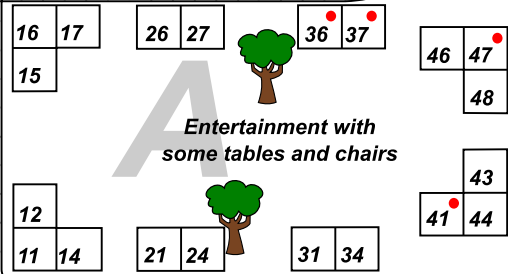

Portable Toilets

Agency Information Booths

CITY HALL  
225 E. PORTAGE AVENUE

Food Vendors

Tables  
and Chairs

Food Vendors

Entertainment with some tables and chairs

CDRC Fair Headquarters